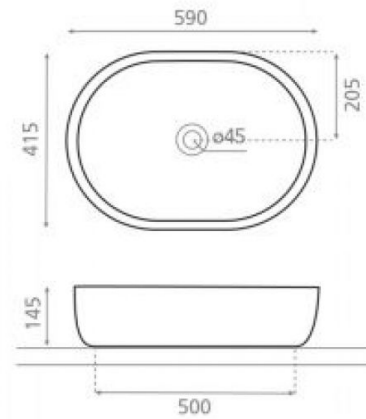

Toulouse

Ref. 403711OR

590x415x145 mm

Features

No wall-mounting possibility
Without overflow
Dimensions: 590x415x145 mm
Net weight 14kg
Gross weight 15kg
Units per pallet: 40

Decorated Tevety gold.
Available in other finishes.