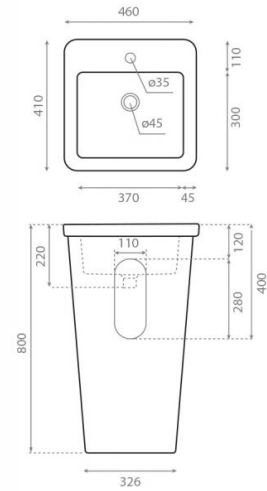

## Ref. 4048

460x410x800 mm

### Features

Pedestal washbasin.  
No wall-mounting possibility.  
With overflow.  
Net weight 58kg, gross weight 60kg.  
Units per pallet: 8.