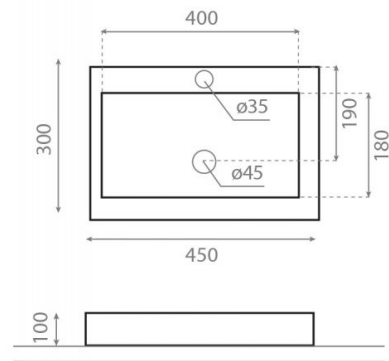

París

Ref. 4055

450x300x100 mm

Features

Topcouter washbasin.
Wall-mounting possibility.
Without overflow.
Net weight 8kg, gross weight 9kg.
Units per pallet: 102.