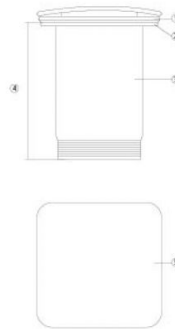

Square pop-up valve

Ref. 0213

60 mm. con rebosadero/with overflow

Valvula cuadrada one touch / Square pop up valves

0213

Nº	Medidas mm
1	ø62
2	ø60
3	ø44
4	68
5	64x64

Features

Ref.: 0213 - 60 mm. with overflow
Square pop-up valve