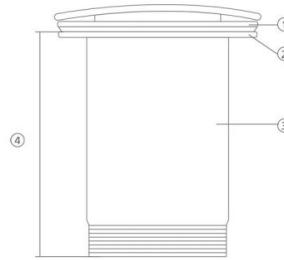

# Valve 60mm. without overflow (decorated porcelain lid)

Ref. 0212PRD03

60 mm. sin rebosadero

Nº	Medidas mm
1	ø61
2	ø60
3	ø44
4	68
5	ø63

## Features

Round pop-up valve  
without overflow  
Decorated porcelain lid  
60 mm.

Available in other colours and patterns

Decorated Amazona.  
Available in other finishes.