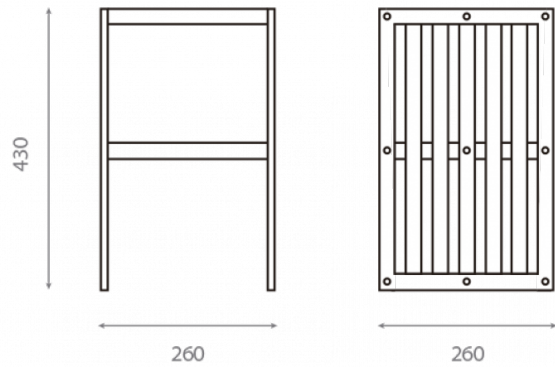

Nordic Stool

Ref. 505WN
260x260x430 mm.

Features

Stool wengue finish