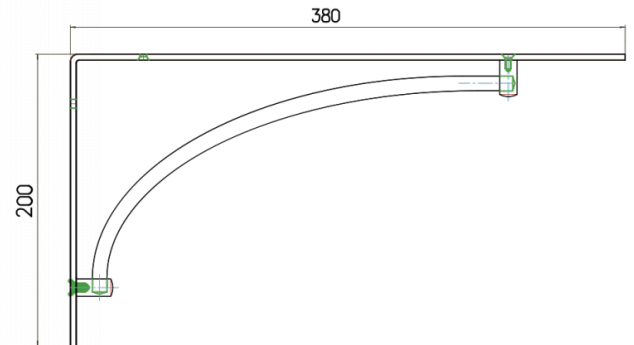

Half arch support

Ref. H2008

380x200 mm.

Features

Half arch support

- 2 pcs

- Permite colocación en ambos sentidos