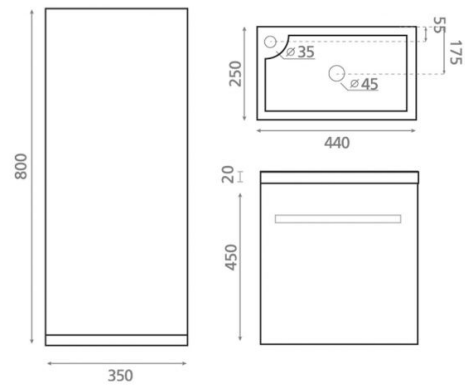

Niza cabinet

Ref. 9901AZ

440 x 250 x 470 mm

Features

Niza Cabinet
440 x 250 x 470 mm

Includes:

- Mirror 350 x 800 mm
- Cabinet 440 x 250 x 450 mm
- Resin Niza washbasin 440 x 250 x 140 mm

Finishes:

- AZ - Blue
- VE - Green
- RJ - Red
- BL - White
- WN - Wengue

:

Niza cabinet