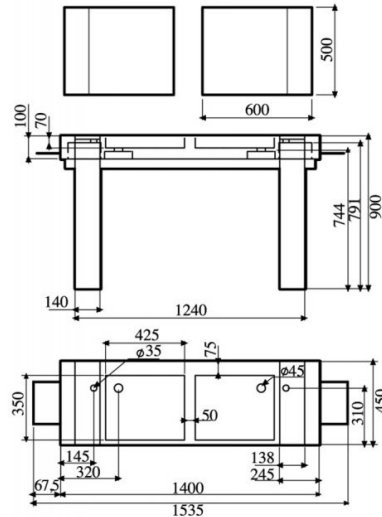

Washbasin cabinet Simi

Ref. 00333

1535X450X900

Features

Teak wood cabinet, washbasin, towel rail and mirror.
2 cartons, cabinet in kit. Not assembled.

Available colors: