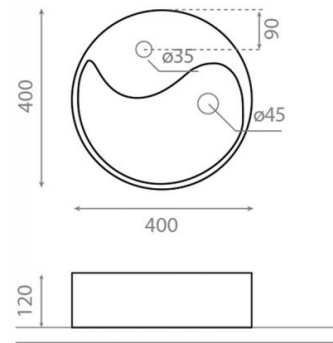

# Yin Yang

**Ref. 0040B**

400x120 mm

## Features

No wall-mounting possibility.  
Without overflow.  
Net weight 8kg, gross weight 9kg.  
Units per pallet 90.