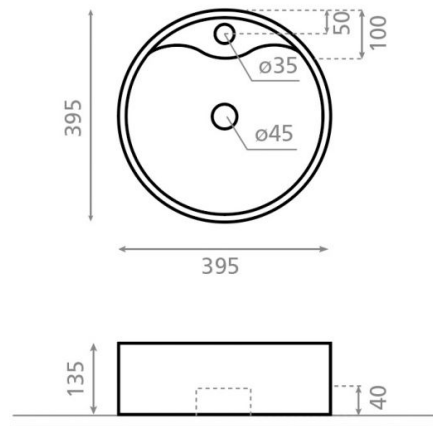

Viena

Ref. 0040N

390x135 mm.

Features

- No wall-mounting possibility.
- With overflow.
- Valid for Bathco tops.
- Net weight 8kg, gross weight 9kg.
- Units per pallet 70.