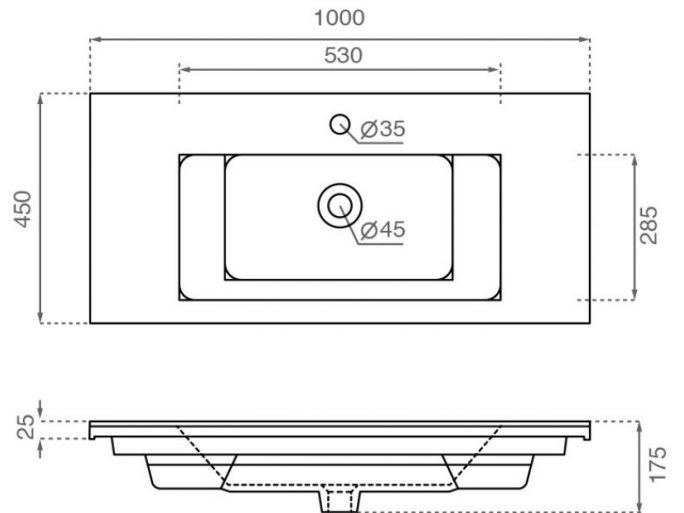

## Ref. 4101

1000x450x175 mm

### Features

- Rectangular washbasin
- With overflow
- Wall-mounting possibility