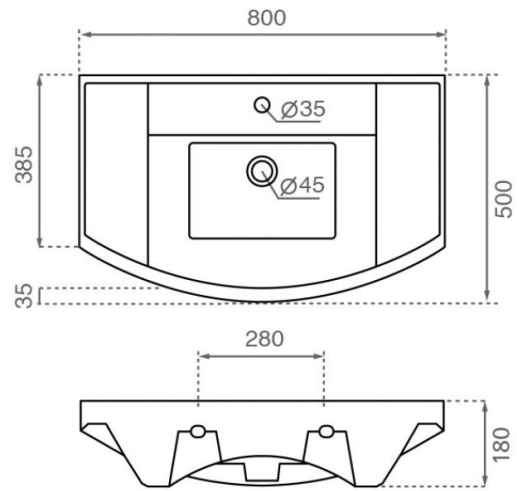

Oslo

Ref. 4096

800x500x180 mm

Features

- Semi-oval washbasin
- With overflow
- Wall-mounting possibility